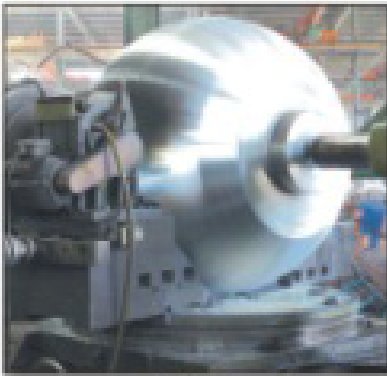

VERSA[®] VALVES

World Quality, The World Valves

Petrol-chemical, Natural Gas, Pipeline

- *Floating*
- *Trunnion*
- *Top Entry*
- *Full Welded*
- *Double Block & Bleed*