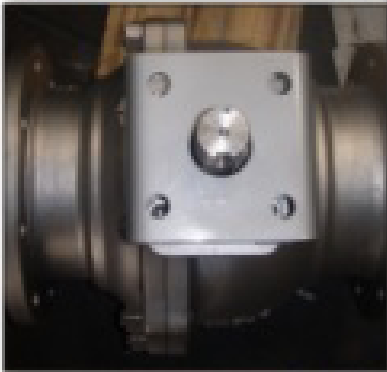

VERSA[®] VALVES

World Quality, The World Valves

Petrol-chemical, Natural Gas, Pipeline

- *Floating*
- *Trunnion*
- *Top Entry*
- *Full Welded*
- *Double Block & Bleed*